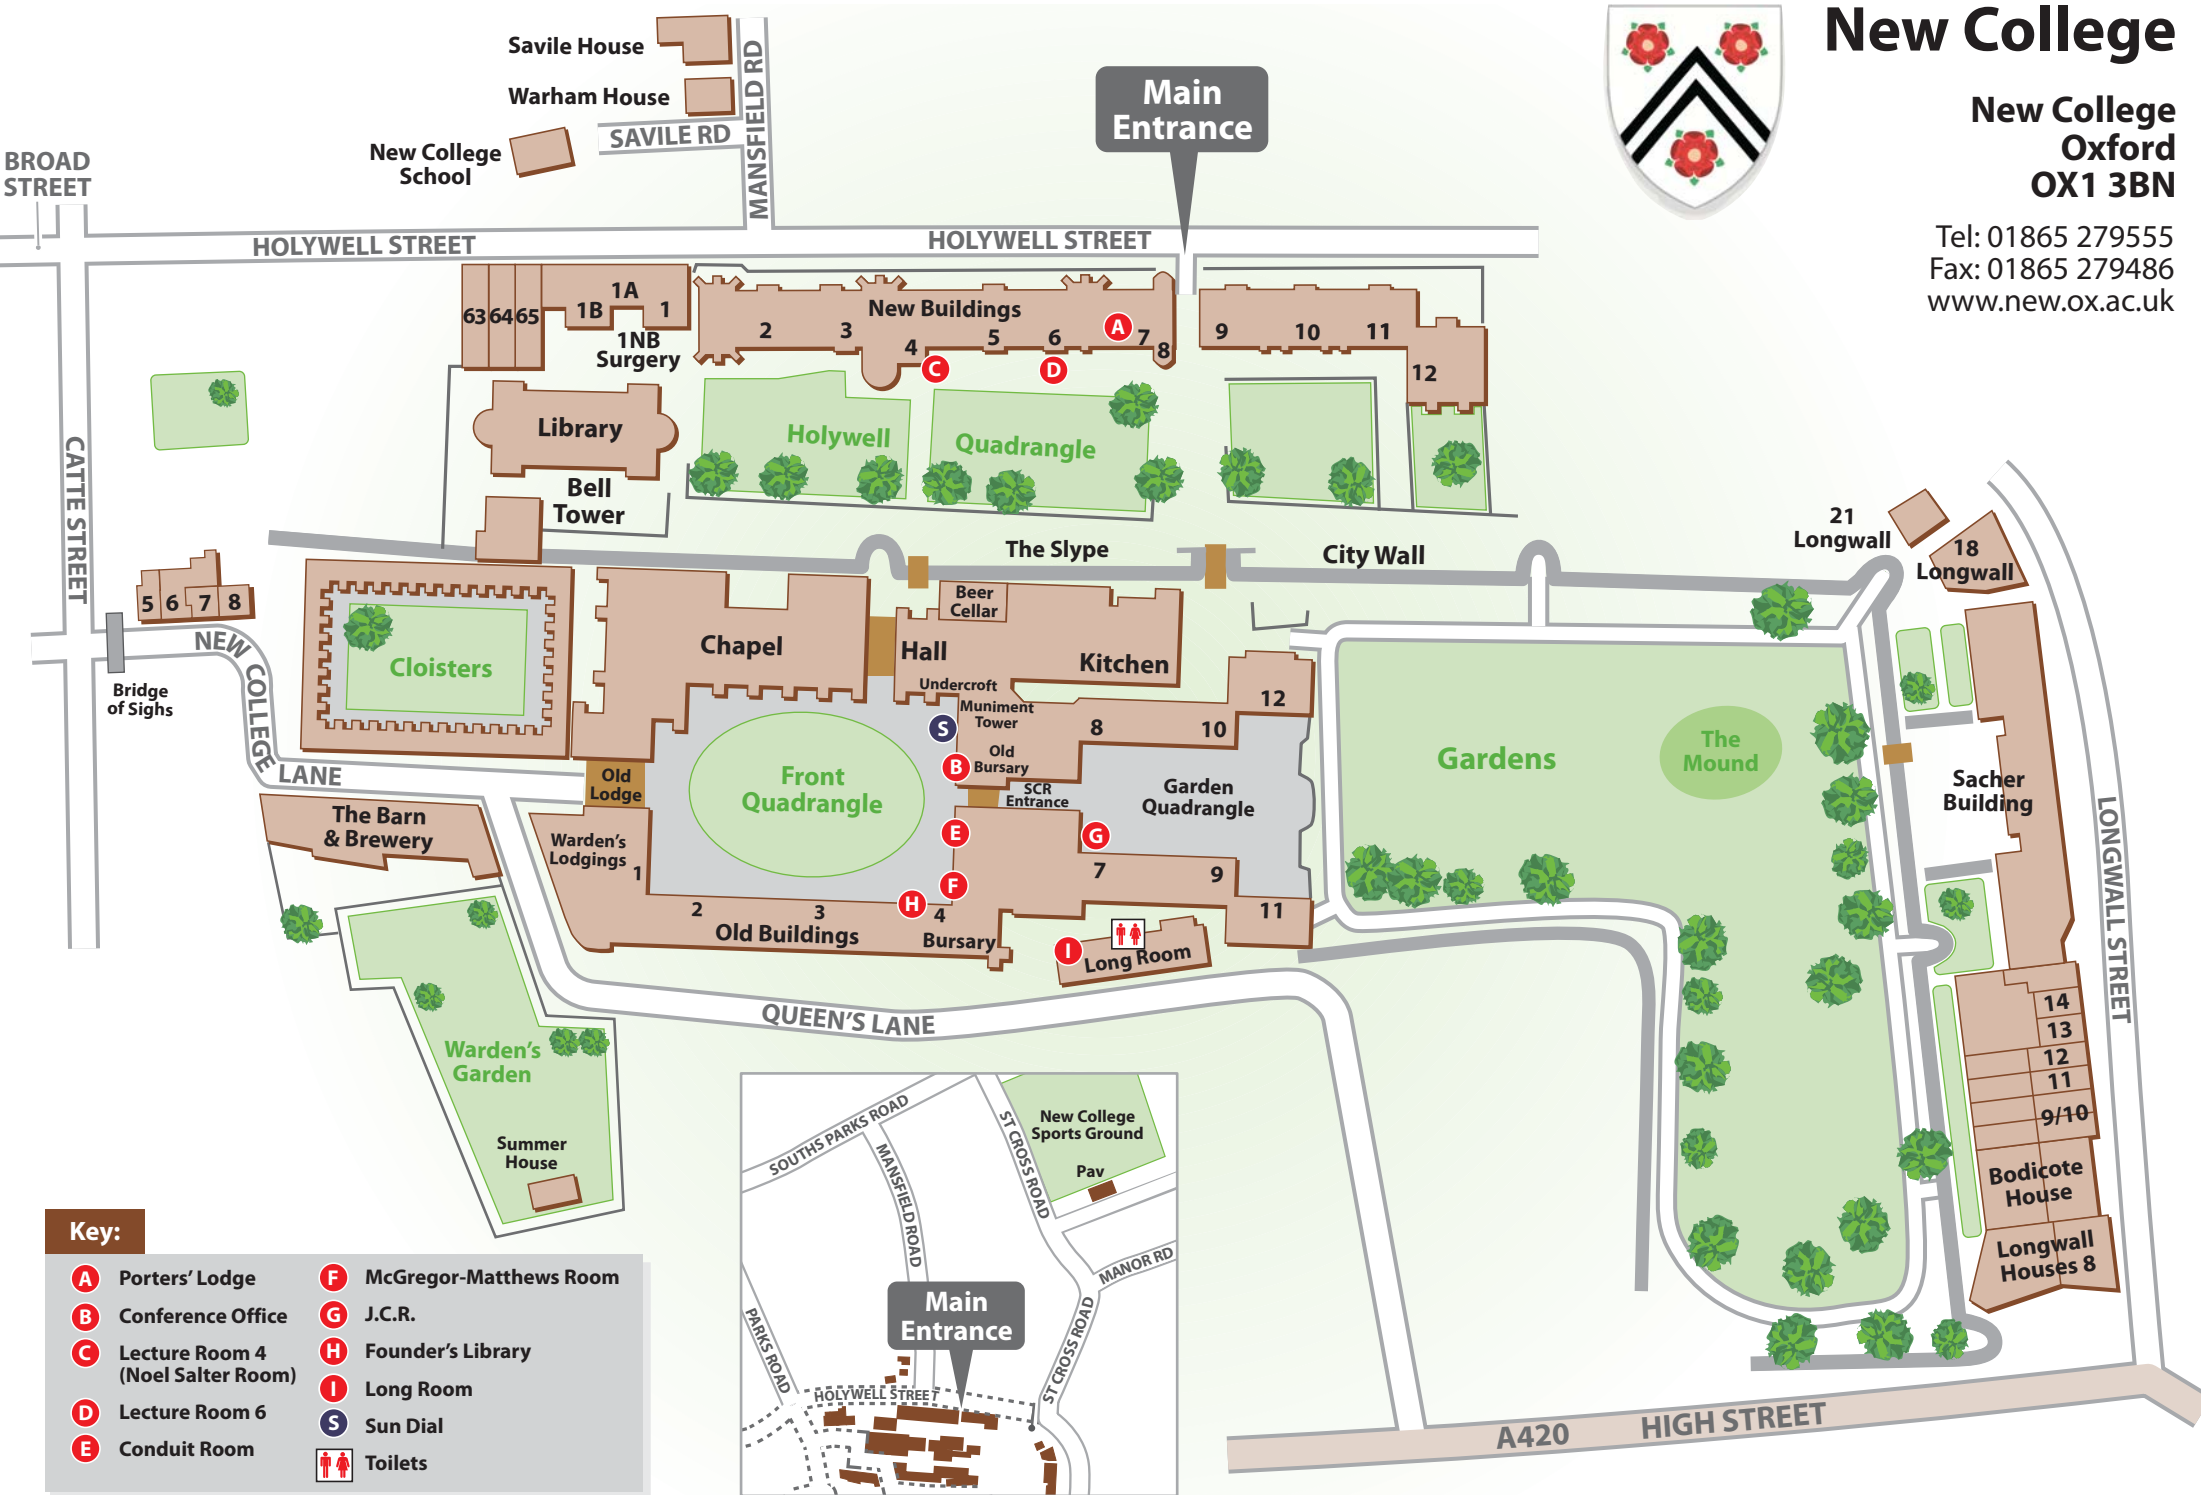

# New College

New College  
Oxford  
OX1 3BN

Tel: 01865 279555  
Fax: 01865 279486  
www.new.ox.ac.uk

**Key:**

<b>A</b> Porters' Lodge	<b>F</b> McGregor-Matthews Room
<b>B</b> Conference Office	<b>G</b> J.C.R.
<b>C</b> Lecture Room 4 (Noel Salter Room)	<b>H</b> Founder's Library
<b>D</b> Lecture Room 6	<b>I</b> Long Room
<b>E</b> Conduit Room	<b>S</b> Sun Dial
	Toilets