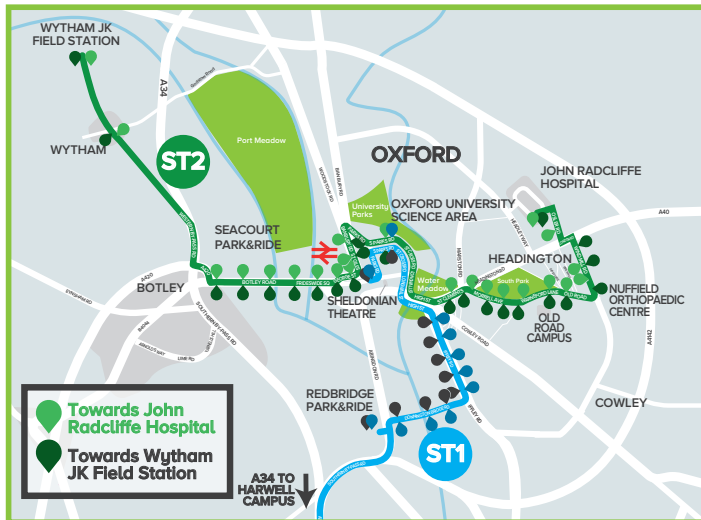

ST1 and ST2 Route Map

Wytham, Oxford City Centre and JR Hospital

Harwell Campus

ST1 connections to Old Road Campus and the JR Hospital

Need to get to Old Road Campus or the John Radcliffe Hospital from your ST1 service?

To connect to Old Road Campus and the JR Hospital from the ST1 service to the ST2, catch the bus from Harwell Campus to Iffley Road, The Plain stop in Oxford. Walk from Iffley Road to St Clements Street, stop B and catch an ST2 service towards the JR Hospital.

To connect with the ST1 service from the JR Hospital, catch the ST2 service from the JR Hospital to St Clements Street, stop C. Walk from St Clements Street to Iffley Road, The Plain stop and catch an ST1 service towards Harwell Campus.

You can also interchange between ST1 and ST2 at South Parks Road by crossing the road.

Additionally, connections from St Clements to Old Road Campus and JR Hospital are available: the Oxford Bus Company city4 service runs to Old Road Campus up to every 10 minutes and the city13 service runs to the JR Hospital up to every 20 minutes from St Clements Street, stop B. Please visit www.oxfordbus.co.uk for more information and to view the timetables of city4 and city13 services.